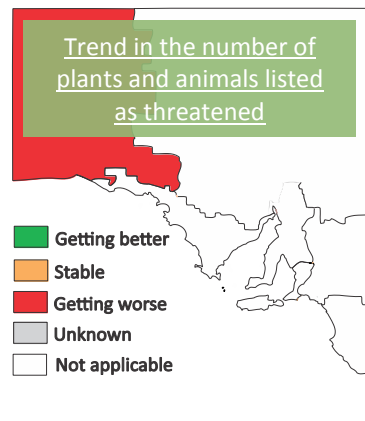

2014 Regional Snapshot

How many of our species are extinct or threatened with extinction?

The goods and services that support state and regional economies are dependent on the maintenance of our biodiversity and ecosystems.

Threatened plants and animals are considered matters of national environmental significance. The number of Australian species that are threatened with extinction (critically endangered, endangered or vulnerable) or extinct under national legislation shows that our biodiversity is declining. Plants and animals that are critically endangered or endangered are most likely to become extinct in the near future.

Our native plants and animals are threatened by land clearance, habitat degradation and fragmentation, changes to water flows and water quality, the introduction of weeds and pest animals, inappropriate fire regimes, poor fishing and farming practices, and pollution.

The survival of our plants and animals relies on the [management](#) of these threats.

State target

Improve the management of species and ecological communities

Trend (2009–13)

Getting worse

In the last 5 years, 6 plant and animal species in the Alinytjara Wilurara NRM region have been nationally listed as threatened