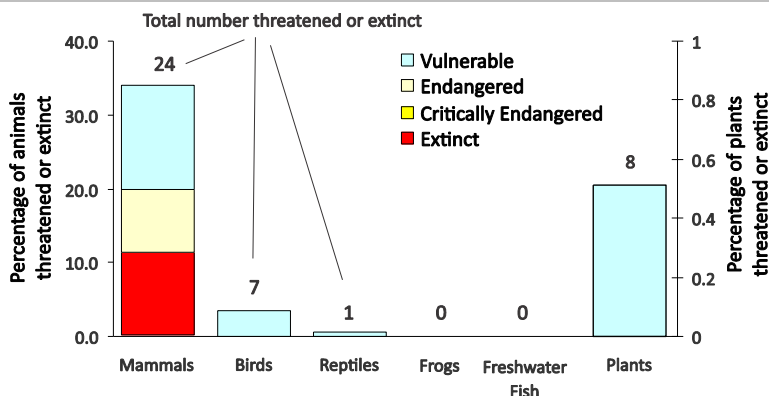

Where we are at (2013)

Poor

More and more native plants and animals continue to be under threat. Ongoing efforts must be made to ensure their protection.

A total of 1564 plant and 434 animal species have been recorded in the region. Of these, 8 plants (less than 1 per cent) and 24 animals (around 6 per cent) are nationally listed as threatened with extinction. Mammals have the highest percentage of threatened species of all animal groups (see graph on right).

A total of 8 animal species are extinct, all of which are mammals. No plants are nationally listed as extinct.