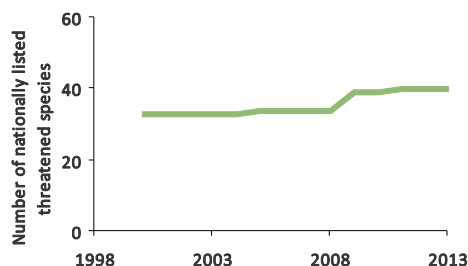

The survival of our plants and animals relies on the [management](#) of these threats.

State target

Improve the management of species and ecological communities

Trend (2009–13)

Getting worse

In the last 5 years, 6 plant and animal species in the Alinytjara Wilurara NRM region have been nationally listed as threatened

The total number of plants and animals in the Alinytjara Wilurara NRM region that are nationally extinct or listed as threatened has increased from 33 in 2000 to 40 in 2013 – a net increase of almost 1 each year (see graph on right). These rates of increase match global patterns for birds, mammals, reptiles and plants.