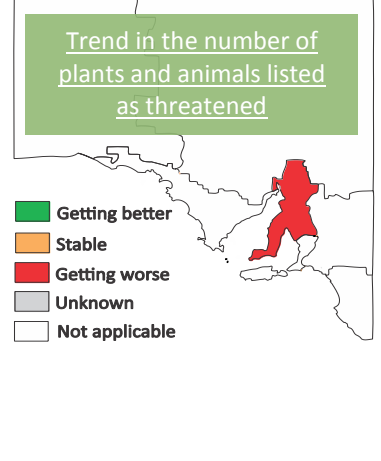

2014 Regional Snapshot

How many of our species are extinct or threatened with extinction?

The goods and services that support state and regional economies are dependent on the maintenance of our biodiversity and ecosystems.

Threatened plants and animals are considered matters of national environmental significance. The number of Australian species that are threatened with extinction (critically endangered, endangered or vulnerable) or extinct under national legislation shows that our biodiversity is declining. Plants and animals that are critically endangered or endangered are most likely to become extinct in the near future.

Our native plants and animals are threatened by land clearance, habitat degradation and fragmentation, changes to water flows and water quality, the introduction of weeds and pest animals, inappropriate fire regimes, poor fishing and farming practices, and pollution.

The survival of our plants and animals relies on the [management](#) of these threats.

State target

Improve the management of species and ecological communities

Trend (2009–13)

Getting worse

In the last 5 years, 8 plant and animal species in the Northern and Yorke NRM region have been nationally listed as threatened