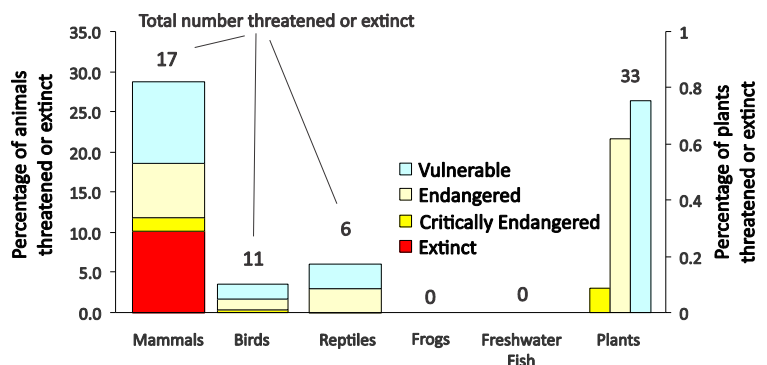

Where we are at (2013)

Poor

More and more native plants and animals continue to be under threat. Ongoing efforts must be made to ensure their protection.

A total of 2257 plant and 475 animal species have been recorded in the NRM region. Of these, 33 plants (around 1 per cent) and 28 animals (around 6 per cent) are nationally listed as threatened with extinction. Mammals have the highest percentage of threatened species of all animal groups (see graph on right).

A total of 6 animals species are extinct, all of which are mammals. No plants are nationally listed as extinct.