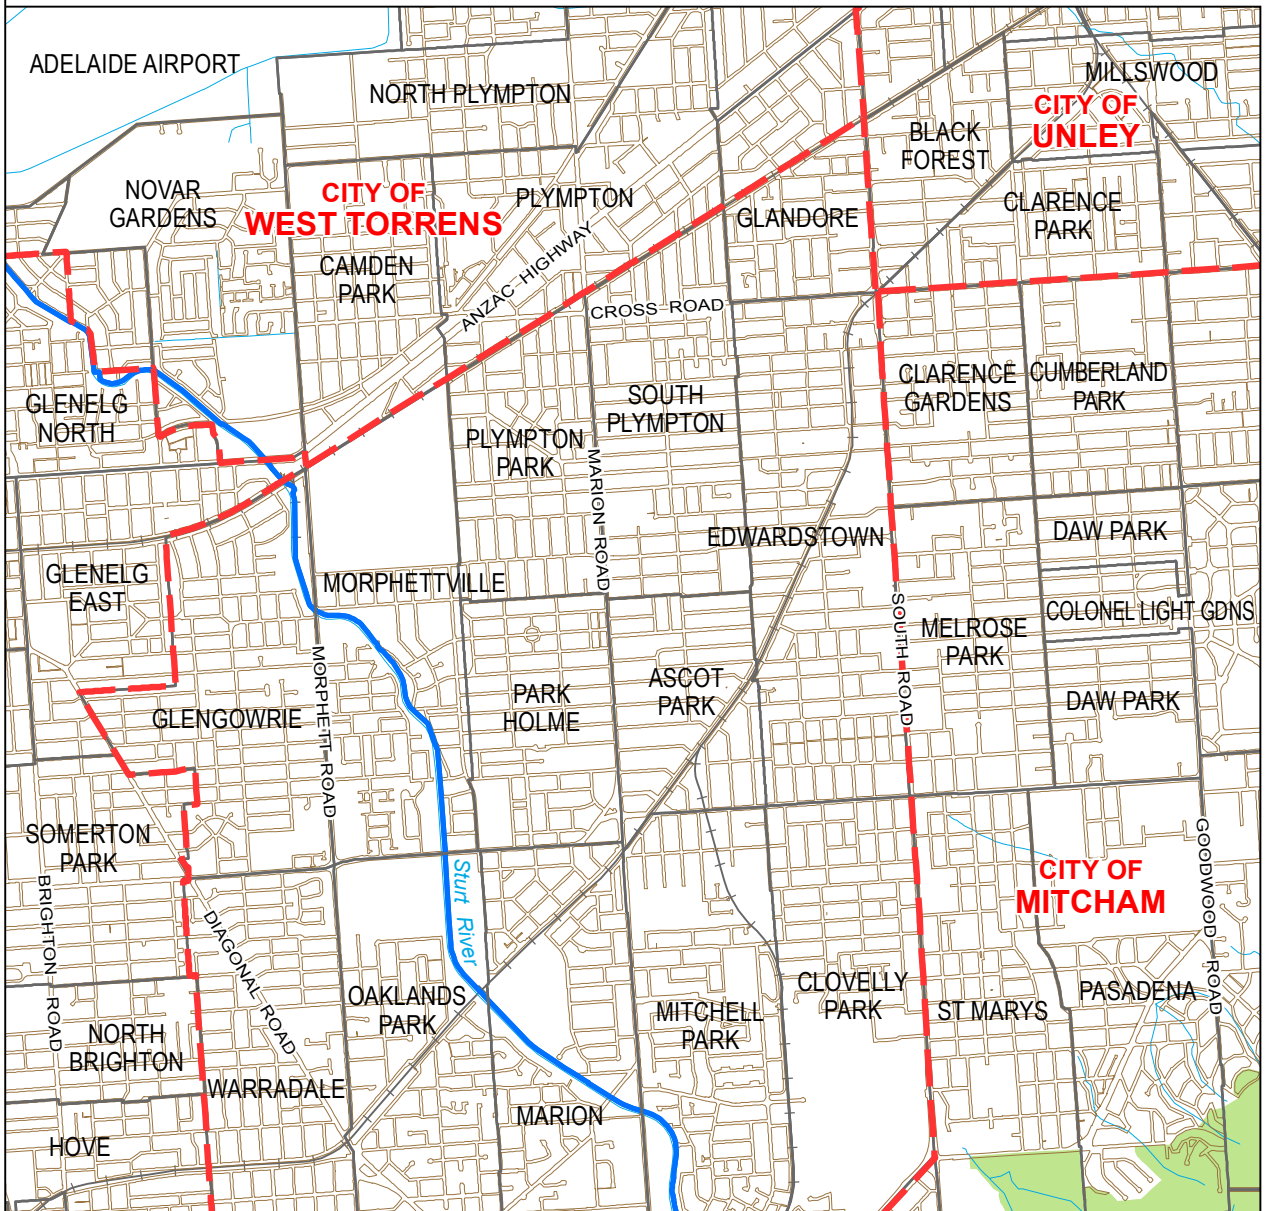

**METROPOLITAN ADELAIDE HUNDREDS**

**SOUTH AUSTRALIA NATIVE VEGETATION ACT 1991**

**CITY OF MARION**

- Areas where the Native Vegetation Act 1991 applies
- Areas where the Act does not apply
- Local Government Area boundary
- Hundred boundary
- Suburb boundary
- Railway
- Road