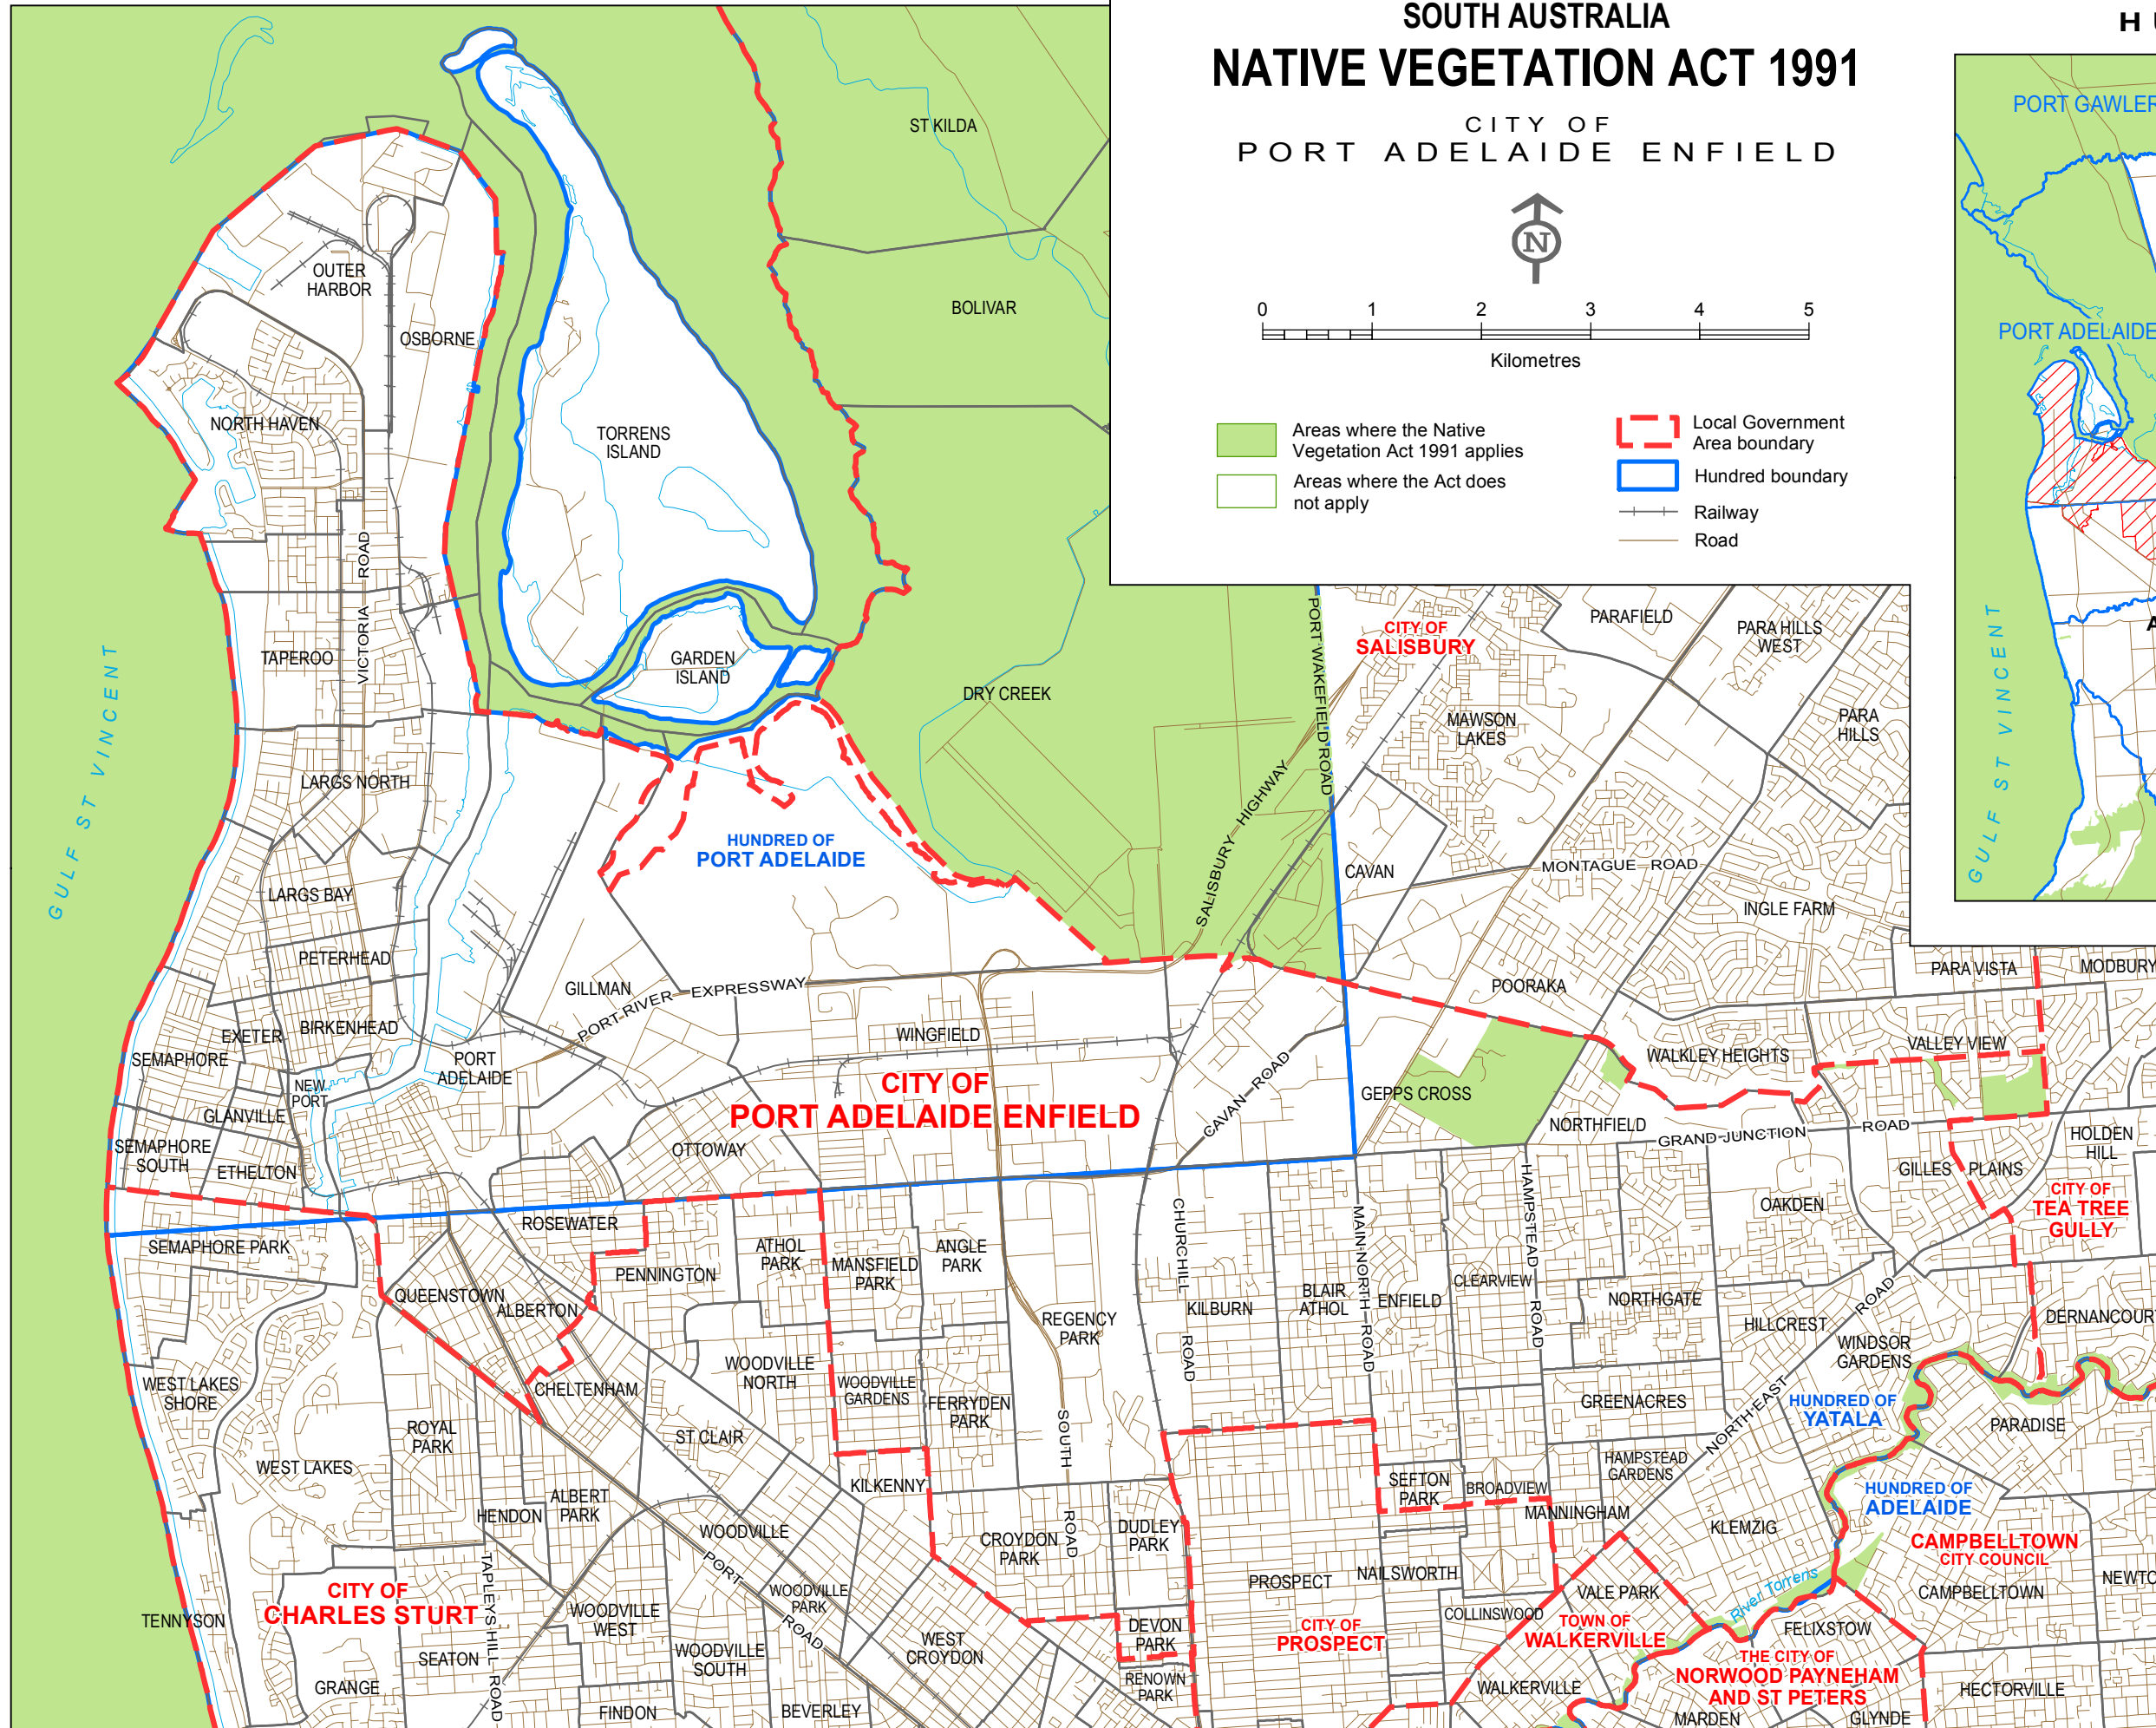

SOUTH AUSTRALIA NATIVE VEGETATION ACT 1991

CITY OF PORT ADELAIDE ENFIELD

- Areas where the Native Vegetation Act 1991 applies
- Areas where the Act does not apply
- Local Government Area boundary
- Hundred boundary
- Railway
- Road

METROPOLITAN ADELAIDE HUNDREDS

Although every effort has been made to ensure the accuracy of the information displayed, the Department, its agents, officers and employees make no representations, either express or implied, that the information displayed is accurate or fit for any purpose and expressly disclaims all liability for loss or damage arising from reliance upon the information displayed.

Native Vegetation Council

Government of South Australia
Department of Environment, Water and Natural Resources