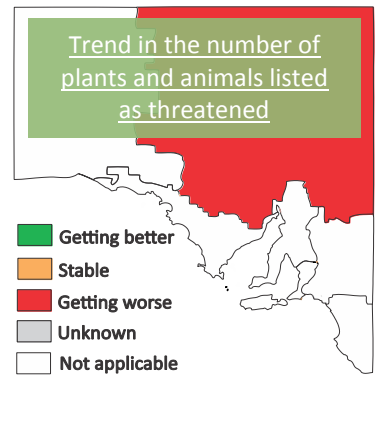

2014 Regional Snapshot

How many of our species are extinct or threatened with extinction?

The goods and services that support state and regional economies are dependent on the maintenance of our biodiversity and ecosystems.

Threatened plants and animals are considered matters of national environmental significance. The number of Australian species that are threatened with extinction (critically endangered, endangered or vulnerable) or extinct under national legislation shows that our biodiversity is declining. Plants and animals that are critically endangered or endangered are most likely to become extinct in the near future.

Our native plants and animals are threatened by land clearance, habitat degradation and fragmentation, changes to water flows and water quality, the introduction of weeds and pest animals, inappropriate fire regimes, poor fishing and farming practices, and pollution.

The survival of our plants and animals relies on the [management](#) of these threats.