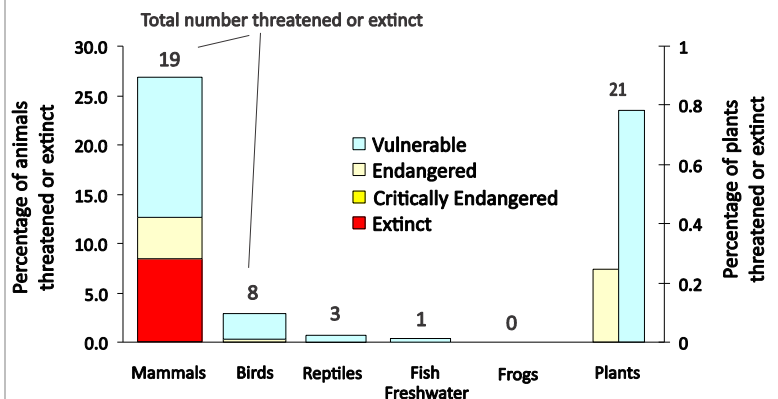

Where we are at (2013)

Poor

More and more native plants and animals continue to be under threat. Ongoing efforts must be made to ensure their protection.

A total of 2047 plant and 542 animal species have been recorded in the NRM region. Of these, 21 plants (around 1 per cent) and 25 animals (5 per cent) are nationally listed as threatened with extinction. Mammals have the highest percentage of threatened species of all animal groups (see graph on right).

A total of 6 animal species are extinct, all of which are mammals. No plants are nationally listed as extinct.