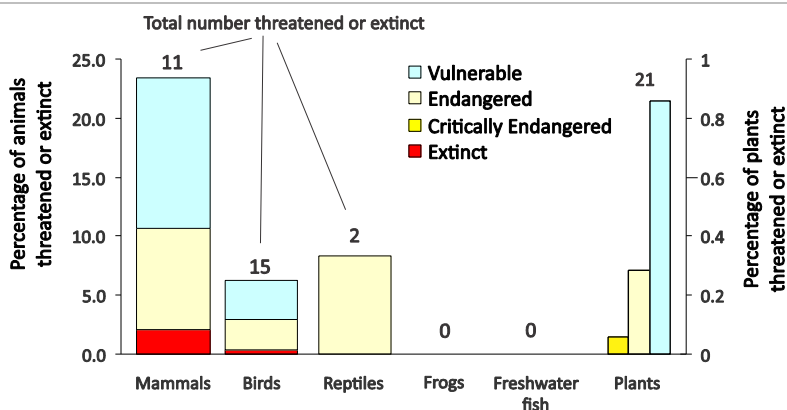

Where we are at (2013)

Poor

More and more native plants and animals continue to be under threat. Ongoing efforts must be made to ensure their protection.

A total of 1744 plant and 319 animal species have been recorded in the region. Of these, 21 plants (around 1 per cent) and 26 animals (around 8 per cent) are nationally listed as threatened with extinction. Mammals have the highest percentage of threatened species of all animal groups (see graph on right).

A total of 2 animals species are extinct, 1 mammal and 1 bird. No plants are nationally listed as extinct.