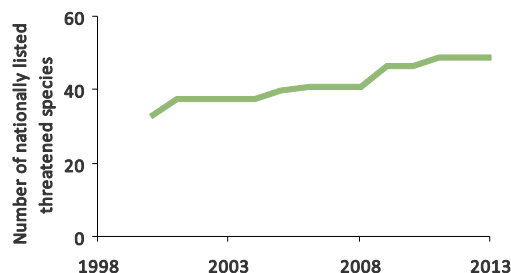

The survival of our plants and animals relies on the [management](#) of these threats.

Trend in the number of plants and animals listed as threatened

State target

Improve the management of species and ecological communities

Trend (2009–13)

Getting worse

In the last 5 years, 8 plant and animal species in the Kangaroo Island NRM region have been nationally listed as threatened

The total number of plants and animals in the Kangaroo Island NRM region that are nationally extinct or listed as threatened has increased from 33 in 2000 to 49 in 2013 – a net increase of more than 1 each year (see graph on right). These rates of increase match global patterns for birds, mammals and plants.